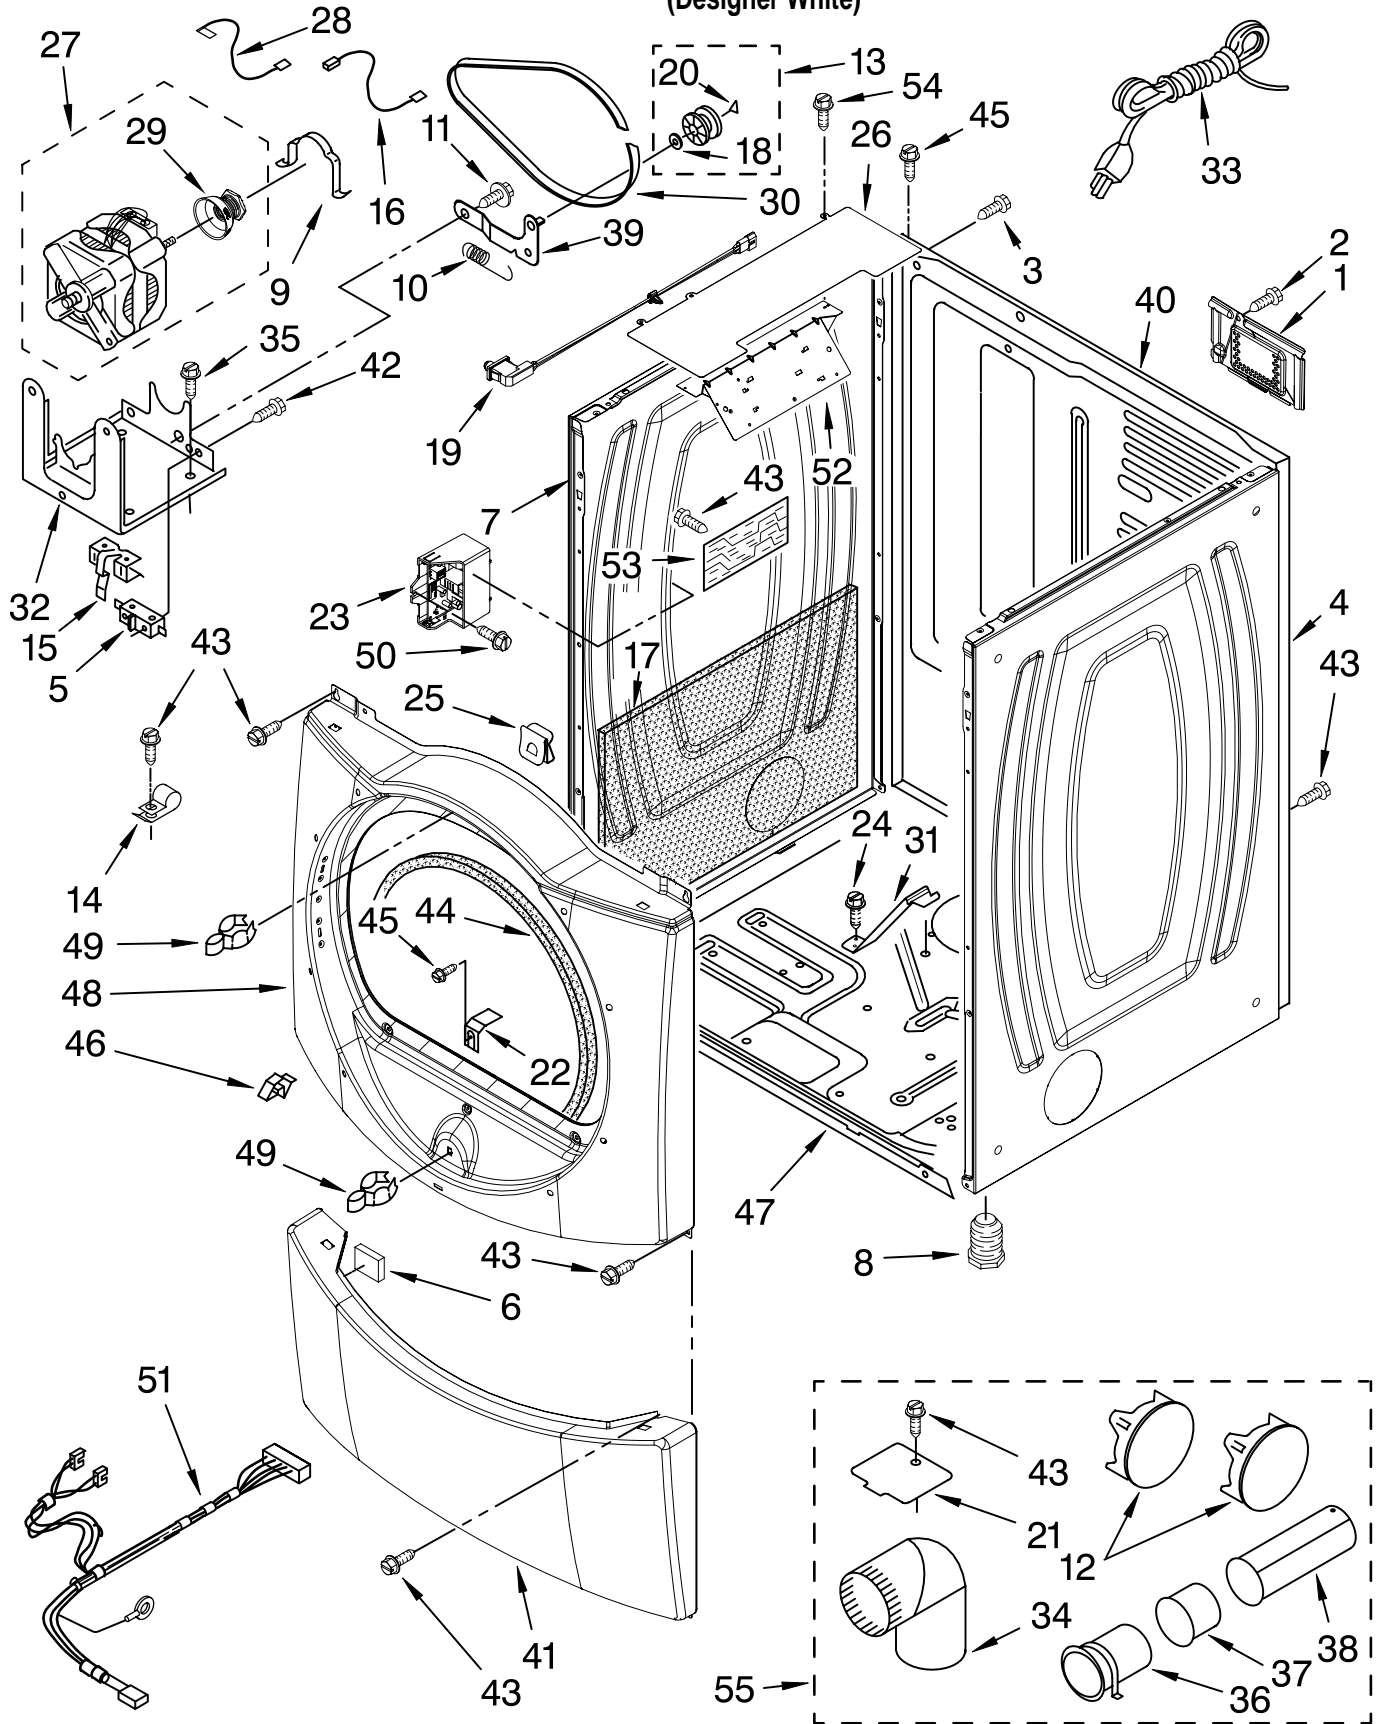

CABINET PARTS

For Models: WGD9200SQ0
(Designer White)

FOR ORDERING INFORMATION REFER TO PARTS PRICE LIST

CABINET PARTS

For Models: WGD9200SQ0
(Designer White)

Illus. No.	Part No.	DESCRIPTION	Illus. No.	Part No.	DESCRIPTION	Illus. No.	Part No.	DESCRIPTION
1	8317340	Cover, Terminal Block	19	W10128087	Assembly, Door Switch	39	3388674	Idler Bracket
2	3390814	Screw, 8-18 x 3/8	20	690997	Tri Ring	40	W10133207	Panel, Rear
3	697776	Screw, 10-32 x 5/8 (Ground)	21	8066115	Cover-Plate	41	W10116271	Panel, Toe
4	W10139003	Panel, Side (R.H.)	22	8529053	Ramp, Door	42	98129	Screw, 6-20 x 1 1/16
5	3394881	Switch, Broken Belt	23	3407228	Power Cube	43	3390647	Screw, 8-18 x 1/2
6	3389682	Space, Toe Panel	24	693995	Screw, 8-18 x 3/8	44	3387242	Seal, Front Panel
7	W10138989	Panel, Side (L.H.)	25	62825	Clip-S Type	45	3393008	Screw, 10-16 x 1/2
8	3392100	Foot, Dryer	26	W10118470	Cover, Control Board	46	8519459	Clip, Toe Panel
	279810	Foot - Optional (Extended Length Package Of 2) (Not Included)	27	8538263	Motor Assembly 60 HZ.	47	8519207	Base, Cabinet
			28	3398948	Wire, Jumper (Broken Belt Switch)	48	8578388	Front Panel (Includes Illus. 44)
9	660658	Clamp, Motor (2)	29	8578220	Pulley 60 HZ.	49	696144	Strike, Door (2)
10	3387374	Spring, Idler	30	3387610	Belt, Drive	50	90767	Screw, 8-18 x 3/8
11	3389420	Retainer, Idler	31	8529757	Bracket, Burner	51	W10181464	Harness, Digital Interface
12	697750	Plug, Multivent	32	3387118	Bracket, Motor	52	8563727	Bracket, Control
13	3388672	Pulley Assembly	33	3401401	Cord, Power	53	W10110641	Control Board
14	3978776	Bracket, Gas Pipe	34	49026	4" - 90° Elbow	54	8281225	Screw, 8-18 x 3/4
15	8066120	Lever, Snap Switch	35	343641	Screw, 10-16 x 1/2	Optional Parts Not Included		
16	W10167612	Wire, Belt Switch	36	8563747	Exhaust Pipe & Bracket	Dryer Exhaust Kit		
17	W10128772	Sound Panel	37	8563750	Exhaust Pipe (Short)	(For Side & Bottom Venting)		
18	W10121334	Washer	38	8563749	Exhaust Pipe (Long)	55	279818	White

FOR ORDERING INFORMATION REFER TO PARTS PRICE LIST